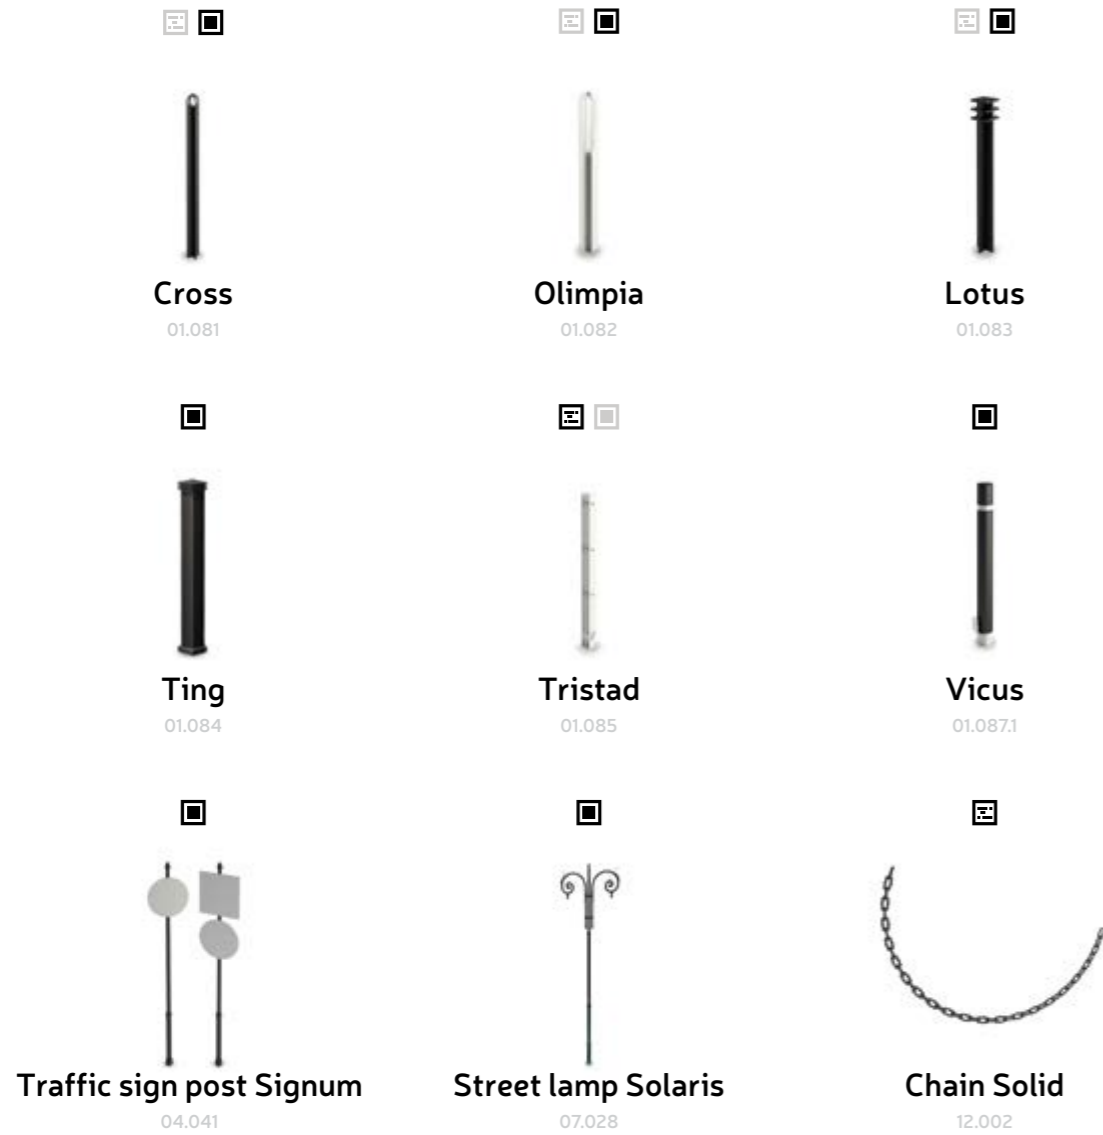

Our offer contains over **30 well designed** bollards

BOLLARDS

traffic sign posts, street lamps and chains

Pika
01.051

Tempo
01.052

Giorno
01.055

Solo
01.053

Dual
01.054

Denso
01.056

Largo
01.057

Forte
01.058

Bene
01.059

BOLLARDS

traffic sign posts, street lamps and chains

 Avaro 01.061	 Castello 01.060	 Fisso 01.070
 Pi 01.071	 Clivo 01.072	 Orbit 01.073
 Sfera 01.074	 Pila 01.075	 Elica 01.080